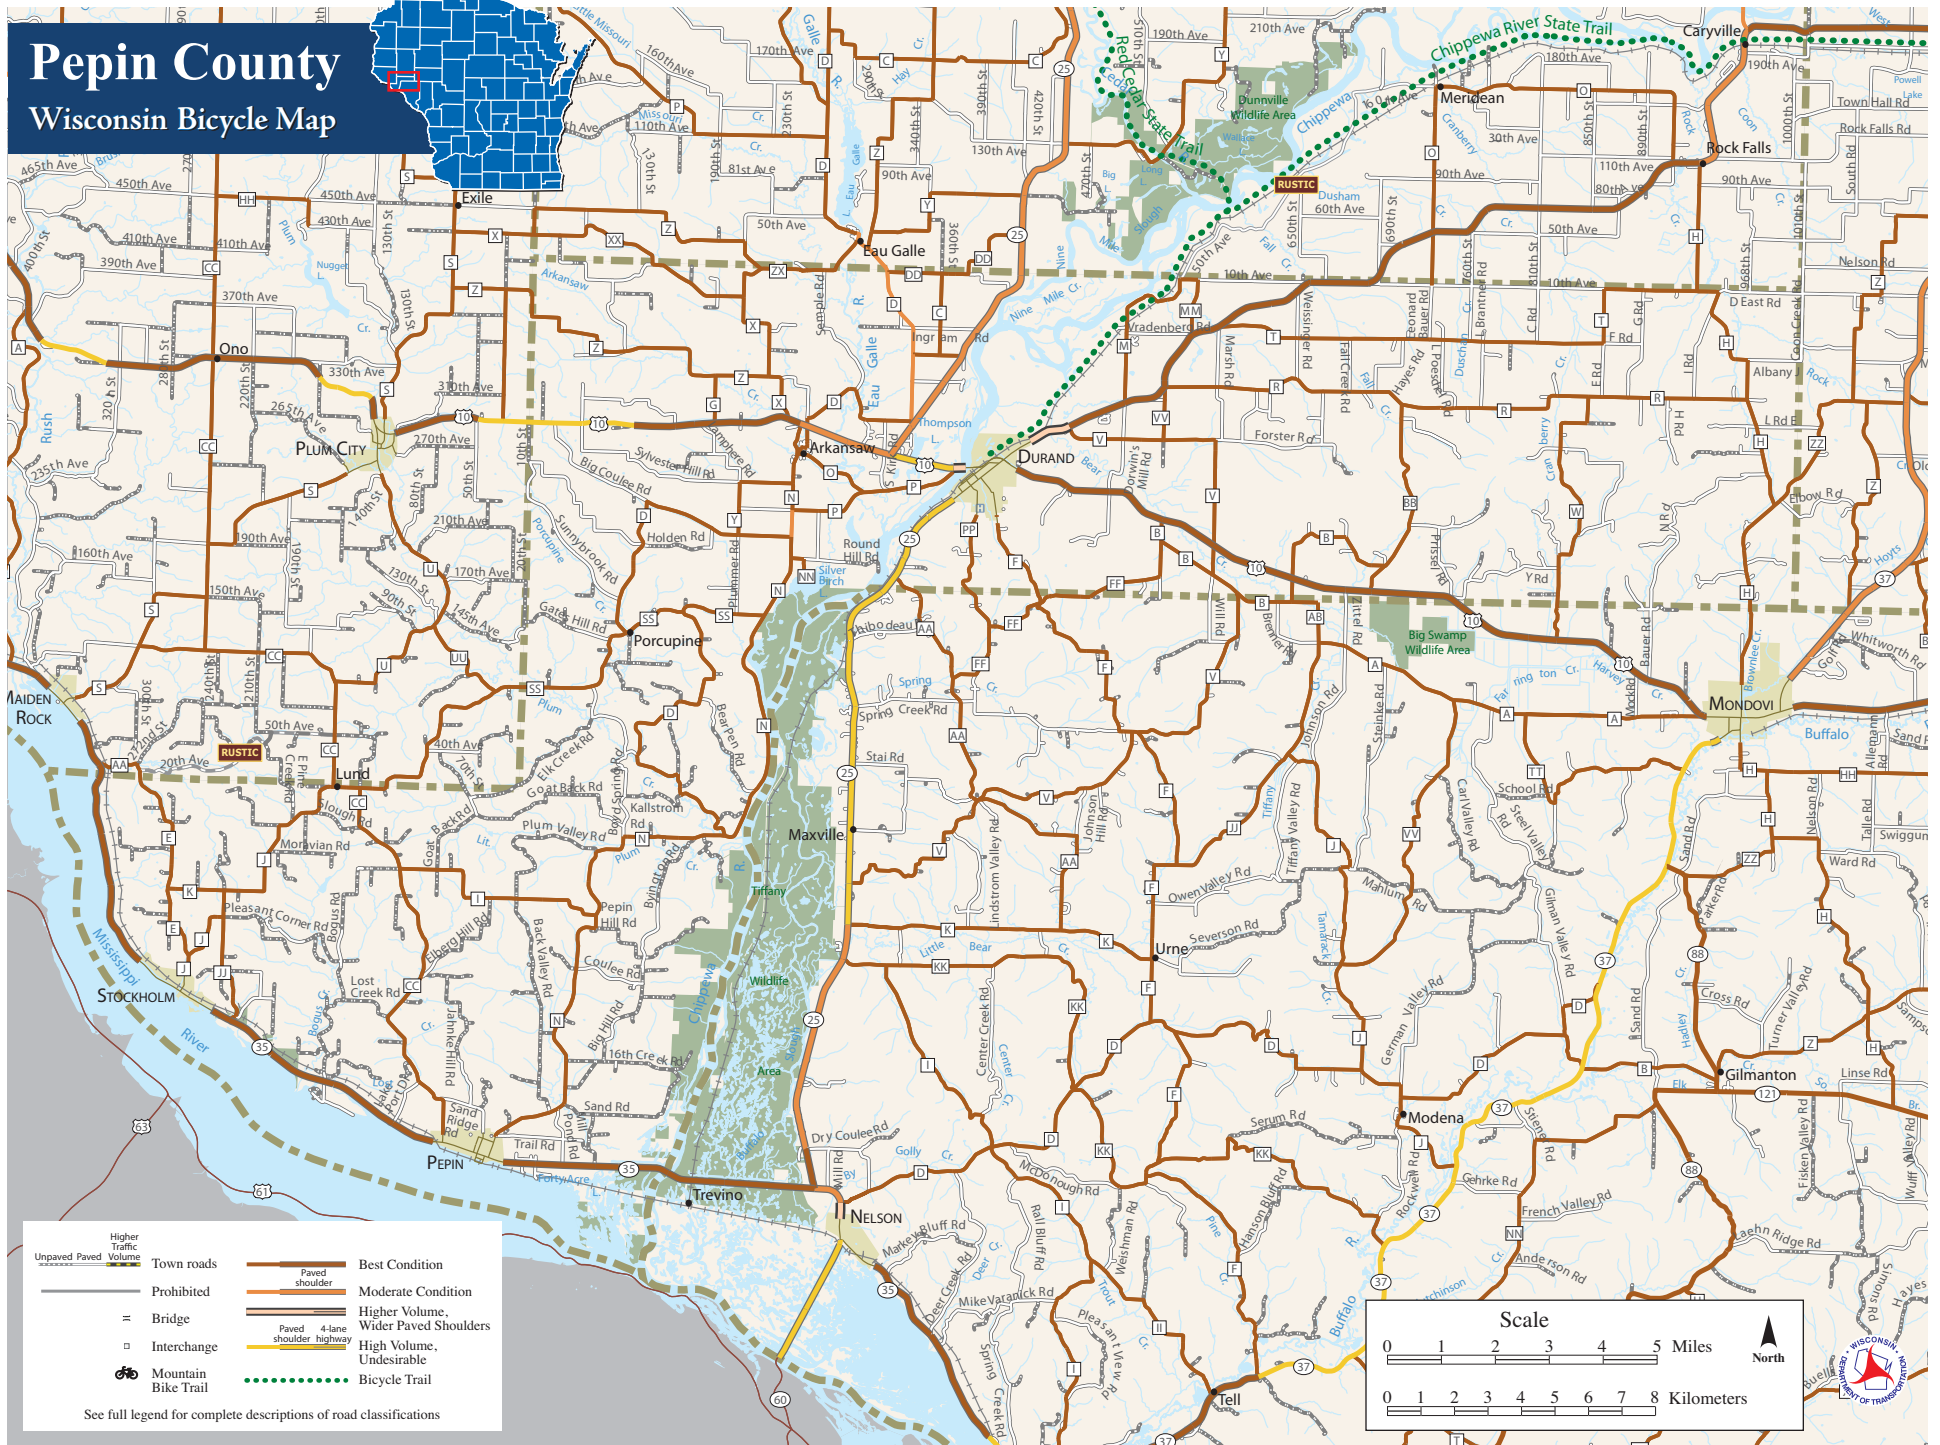

Pepin County

Wisconsin Bicycle Map

Higher Traffic Volume	Town roads	Paved shoulder	Best Condition
Unpaved	Prohibited	Higher Volume, Wider Paved Shoulders	Moderate Condition
Bridge	Interchange	Paved 4-lane shoulder highway	High Volume, Undesirable
Mountain Bike Trail		Bicycle Trail	

See full legend for complete descriptions of road classifications